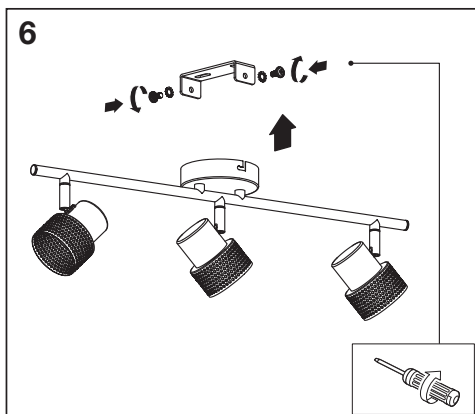

mm

| | W | L | H |
|---------------------------|-----|-----|-----|
| DECOR SPOT CORK 1X3.4W | 126 | 90 | 101 |
| DECOR SPOT CORK 2X3.4W | 100 | 338 | 136 |
| DECOR SPOT CORK SP 3X3.4W | 318 | 293 | 136 |
| DECOR SPOT CORK 3X3.4W | 100 | 577 | 136 |
| DECOR SPOT CORK 4X3.4W | 100 | 813 | 145 |

1

ON OFF ON ON ON

OFF OFF ON ON

ON

OFF

2

3

DÉCOR SPOT CORK