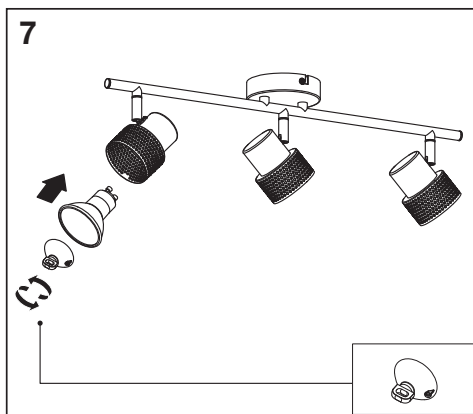

mm

| | W | L | H |
|---------------------------|-----|-----|-----|
| DECOR SPOT CORK 1X3.4W | 126 | 90 | 101 |
| DECOR SPOT CORK 2X3.4W | 100 | 338 | 136 |
| DECOR SPOT CORK SP 3X3.4W | 318 | 293 | 136 |
| DECOR SPOT CORK 3X3.4W | 100 | 577 | 136 |
| DECOR SPOT CORK 4X3.4W | 100 | 813 | 145 |

1

ON OFF ON ON ON

OFF OFF ON ON

ON

OFF

2

3

DÉCOR SPOT CORK