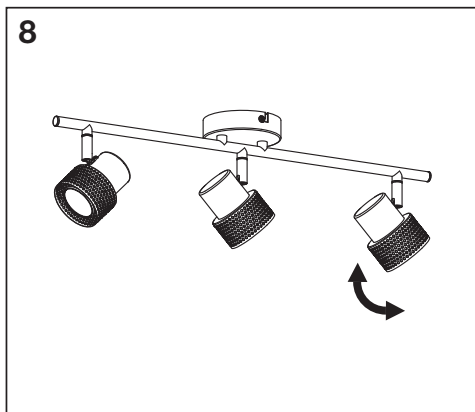

mm

| | W | L | H |
|---------------------------|-----|-----|-----|
| DECOR SPOT CORK 1X3.4W | 126 | 90 | 101 |
| DECOR SPOT CORK 2X3.4W | 100 | 338 | 136 |
| DECOR SPOT CORK SP 3X3.4W | 318 | 293 | 136 |
| DECOR SPOT CORK 3X3.4W | 100 | 577 | 136 |
| DECOR SPOT CORK 4X3.4W | 100 | 813 | 145 |

1

ON OFF ON ON ON

OFF OFF ON ON

ON

OFF

2

3

DÉCOR SPOT CORK