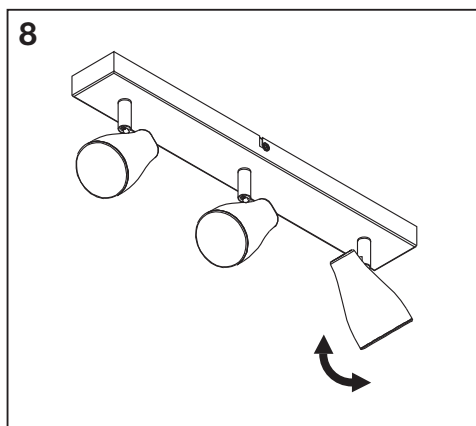

	L	W	H
LED SPOT PEAR 1X4	80	110	92
LED SPOT PEAR 2X4	274	60	131
LED SPOT PEAR 3X4	444	60	131
LED SPOT PEAR 4X4	614	60	131

1

ON
OFF

2

4058075826458
4058075826533
4058075826618

3

						
	EAN	n				* X =
LED SPOT PEAR 1X4.3W 827 GU10 WT	4058075826410	1	AC32703		F	
LED SPOT PEAR 1X4.3W 827 GU10 GR	4058075826496					
LED SPOT PEAR 1X4.3W 827 GU10 BK	4058075826571					
LED SPOT PEAR 260MM2X4.3W827 GU10WT	4058075826434	2	AC32703		F	
LED SPOT PEAR 260MM2X4.3W827 GU10GR	4058075826519					
LED SPOT PEAR 260MM2X4.3W827 GU10BK	4058075826595					
LED SPOT PEAR 430MM3X4.3W827 GU10WT	4058075826458	3	AC32703		F	
LED SPOT PEAR 430MM3X4.3W827 GU10GR	4058075826533					
LED SPOT PEAR 430MM3X4.3W827 GU10BK	4058075826618					
LED SPOT PEAR 600MM4X4.3W827 GU10WT	4058075826472	4	AC32703		F	
LED SPOT PEAR 600MM4X4.3W827 GU10GR	4058075826557					
LED SPOT PEAR 600MM4X4.3W827 GU10BK	4058075826632					