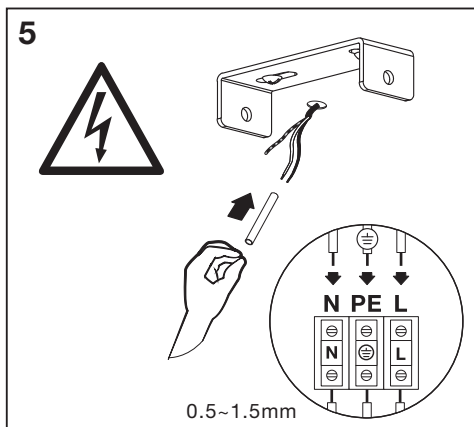

	L	W	H
LED SPOT PEAR 1X4	80	110	92
LED SPOT PEAR 2X4	274	60	131
LED SPOT PEAR 3X4	444	60	131
LED SPOT PEAR 4X4	614	60	131

1

ON
OFF

2

4058075826458
4058075826533
4058075826618

3

						
	EAN	n				* X =
LED SPOT PEAR 1X4.3W 827 GU10 WT	4058075826410	1	AC32703		F	
LED SPOT PEAR 1X4.3W 827 GU10 GR	4058075826496					
LED SPOT PEAR 1X4.3W 827 GU10 BK	4058075826571					
LED SPOT PEAR 260MM2X4.3W827 GU10WT	4058075826434	2	AC32703		F	
LED SPOT PEAR 260MM2X4.3W827 GU10GR	4058075826519					
LED SPOT PEAR 260MM2X4.3W827 GU10BK	4058075826595					
LED SPOT PEAR 430MM3X4.3W827 GU10WT	4058075826458	3	AC32703		F	
LED SPOT PEAR 430MM3X4.3W827 GU10GR	4058075826533					
LED SPOT PEAR 430MM3X4.3W827 GU10BK	4058075826618					
LED SPOT PEAR 600MM4X4.3W827 GU10WT	4058075826472	4	AC32703		F	
LED SPOT PEAR 600MM4X4.3W827 GU10GR	4058075826557					
LED SPOT PEAR 600MM4X4.3W827 GU10BK	4058075826632					