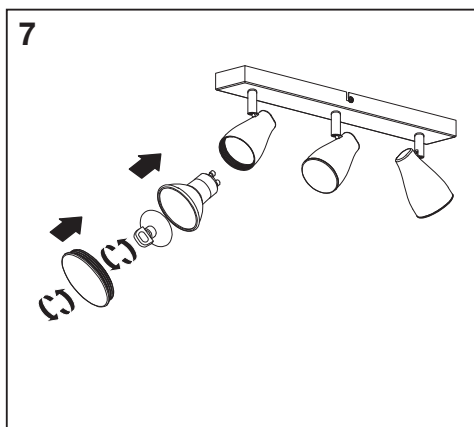

	L	W	H
LED SPOT PEAR 1X4	80	110	92
LED SPOT PEAR 2X4	274	60	131
LED SPOT PEAR 3X4	444	60	131
LED SPOT PEAR 4X4	614	60	131

1

ON
OFF

2

4058075826458
4058075826533
4058075826618

3

						
	EAN	n				* X =
LED SPOT PEAR 1X4.3W 827 GU10 WT	4058075826410	1	AC32703		F	
LED SPOT PEAR 1X4.3W 827 GU10 GR	4058075826496					
LED SPOT PEAR 1X4.3W 827 GU10 BK	4058075826571					
LED SPOT PEAR 260MM2X4.3W827 GU10WT	4058075826434	2	AC32703		F	
LED SPOT PEAR 260MM2X4.3W827 GU10GR	4058075826519					
LED SPOT PEAR 260MM2X4.3W827 GU10BK	4058075826595					
LED SPOT PEAR 430MM3X4.3W827 GU10WT	4058075826458	3	AC32703		F	
LED SPOT PEAR 430MM3X4.3W827 GU10GR	4058075826533					
LED SPOT PEAR 430MM3X4.3W827 GU10BK	4058075826618					
LED SPOT PEAR 600MM4X4.3W827 GU10WT	4058075826472	4	AC32703		F	
LED SPOT PEAR 600MM4X4.3W827 GU10GR	4058075826557					
LED SPOT PEAR 600MM4X4.3W827 GU10BK	4058075826632					