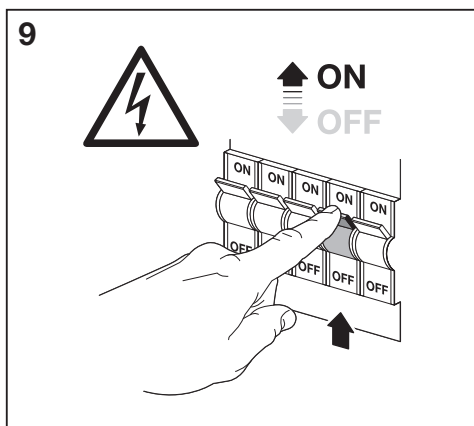

	L	W	H
LED SPOT PEAR 1X4	80	110	92
LED SPOT PEAR 2X4	274	60	131
LED SPOT PEAR 3X4	444	60	131
LED SPOT PEAR 4X4	614	60	131

1

ON
OFF

2

4058075826458
4058075826533
4058075826618

3

						
	EAN	n				* X =
LED SPOT PEAR 1X4.3W 827 GU10 WT	4058075826410	1	AC32703		F	
LED SPOT PEAR 1X4.3W 827 GU10 GR	4058075826496					
LED SPOT PEAR 1X4.3W 827 GU10 BK	4058075826571					
LED SPOT PEAR 260MM2X4.3W827 GU10WT	4058075826434	2	AC32703		F	
LED SPOT PEAR 260MM2X4.3W827 GU10GR	4058075826519					
LED SPOT PEAR 260MM2X4.3W827 GU10BK	4058075826595					
LED SPOT PEAR 430MM3X4.3W827 GU10WT	4058075826458	3	AC32703		F	
LED SPOT PEAR 430MM3X4.3W827 GU10GR	4058075826533					
LED SPOT PEAR 430MM3X4.3W827 GU10BK	4058075826618					
LED SPOT PEAR 600MM4X4.3W827 GU10WT	4058075826472	4	AC32703		F	
LED SPOT PEAR 600MM4X4.3W827 GU10GR	4058075826557					
LED SPOT PEAR 600MM4X4.3W827 GU10BK	4058075826632					