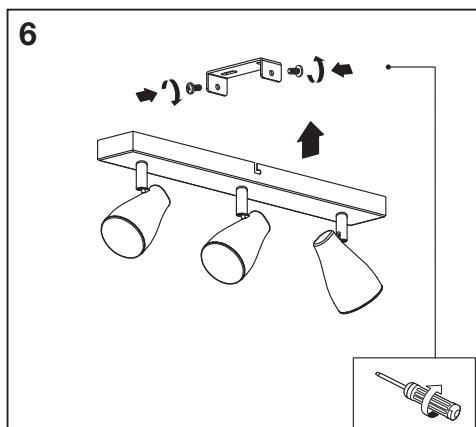

	L	W	H
LED SPOT PEAR 1X4	80	110	92
LED SPOT PEAR 2X4	274	60	131
LED SPOT PEAR 3X4	444	60	131
LED SPOT PEAR 4X4	614	60	131

1

ON
OFF

2

4058075826458
4058075826533
4058075826618

3

						
	EAN	n				* X =
LED SPOT PEAR 1X4.3W 827 GU10 WT	4058075826410	1	AC32703		F	
LED SPOT PEAR 1X4.3W 827 GU10 GR	4058075826496					
LED SPOT PEAR 1X4.3W 827 GU10 BK	4058075826571					
LED SPOT PEAR 260MM2X4.3W827 GU10WT	4058075826434	2	AC32703		F	
LED SPOT PEAR 260MM2X4.3W827 GU10GR	4058075826519					
LED SPOT PEAR 260MM2X4.3W827 GU10BK	4058075826595					
LED SPOT PEAR 430MM3X4.3W827 GU10WT	4058075826458	3	AC32703		F	
LED SPOT PEAR 430MM3X4.3W827 GU10GR	4058075826533					
LED SPOT PEAR 430MM3X4.3W827 GU10BK	4058075826618					
LED SPOT PEAR 600MM4X4.3W827 GU10WT	4058075826472	4	AC32703		F	
LED SPOT PEAR 600MM4X4.3W827 GU10GR	4058075826557					
LED SPOT PEAR 600MM4X4.3W827 GU10BK	4058075826632					