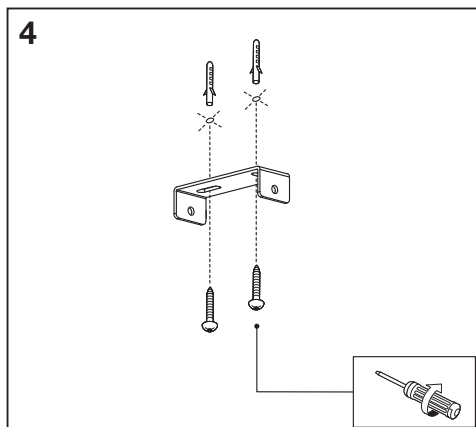

	L	W	H
LED SPOT PEAR 1X4	80	110	92
LED SPOT PEAR 2X4	274	60	131
LED SPOT PEAR 3X4	444	60	131
LED SPOT PEAR 4X4	614	60	131

1

ON
OFF

2

4058075826458
4058075826533
4058075826618

3

						
	EAN	n				* X =
LED SPOT PEAR 1X4.3W 827 GU10 WT	4058075826410	1	AC32703		F	
LED SPOT PEAR 1X4.3W 827 GU10 GR	4058075826496					
LED SPOT PEAR 1X4.3W 827 GU10 BK	4058075826571					
LED SPOT PEAR 260MM2X4.3W827 GU10WT	4058075826434	2	AC32703		F	
LED SPOT PEAR 260MM2X4.3W827 GU10GR	4058075826519					
LED SPOT PEAR 260MM2X4.3W827 GU10BK	4058075826595					
LED SPOT PEAR 430MM3X4.3W827 GU10WT	4058075826458	3	AC32703		F	
LED SPOT PEAR 430MM3X4.3W827 GU10GR	4058075826533					
LED SPOT PEAR 430MM3X4.3W827 GU10BK	4058075826618					
LED SPOT PEAR 600MM4X4.3W827 GU10WT	4058075826472	4	AC32703		F	
LED SPOT PEAR 600MM4X4.3W827 GU10GR	4058075826557					
LED SPOT PEAR 600MM4X4.3W827 GU10BK	4058075826632					