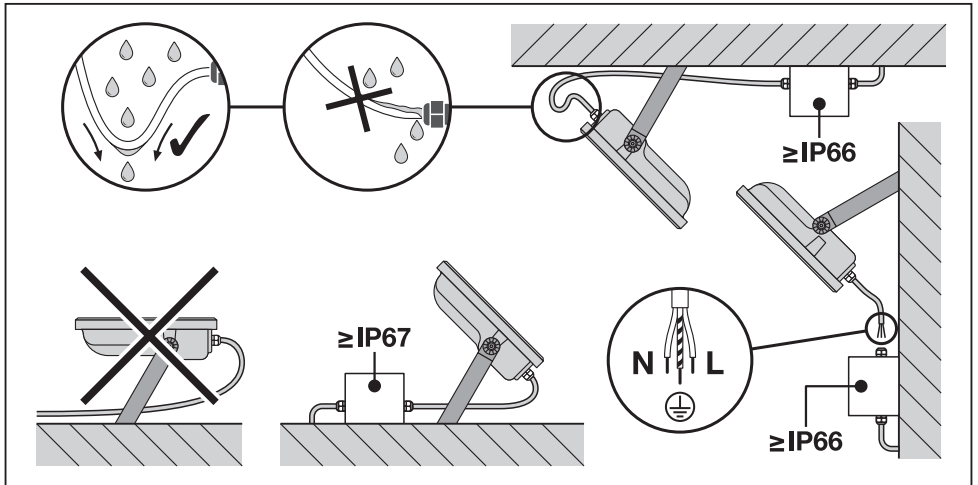

LEDVANCE GmbH
Steinerne Furt 62
86167 Augsburg, Germany
www.ledvance.com

C10449057
G11201470
27.06.24

© LEDVANCE Ltd, Sterling House,
810 Mandarin Court, Warrington,
Cheshire, WA1 1GG, United Kingdom