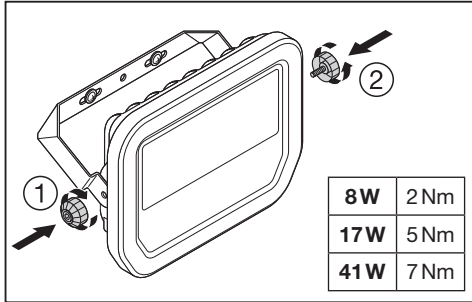

LEDVANCE GmbH
Steinerne Furt 62
86167 Augsburg, Germany
www.ledvance.com

C10449057
G11201470
27.06.24

© LEDVANCE Ltd, Sterling House,
810 Mandarin Court, Warrington,
Cheshire, WA1 1GG, United Kingdom