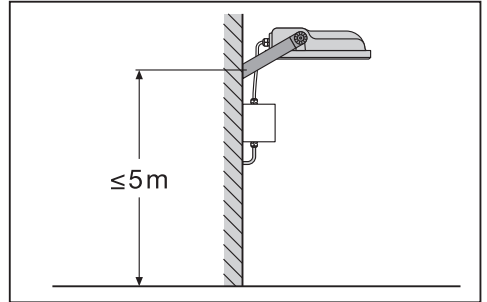

LEDVANCE GmbH
Steinerne Furt 62
86167 Augsburg, Germany
www.ledvance.com

C10449057
G11201470
27.06.24

© LEDVANCE Ltd, Sterling House,
810 Mandarin Court, Warrington,
Cheshire, WA1 1GG, United Kingdom