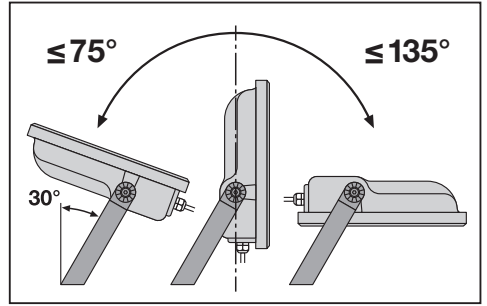

LEDVANCE GmbH
Steinerne Furt 62
86167 Augsburg, Germany
www.ledvance.com

C10449057
G11201470
27.06.24

© LEDVANCE Ltd, Sterling House,
810 Mandarin Court, Warrington,
Cheshire, WA1 1GG, United Kingdom