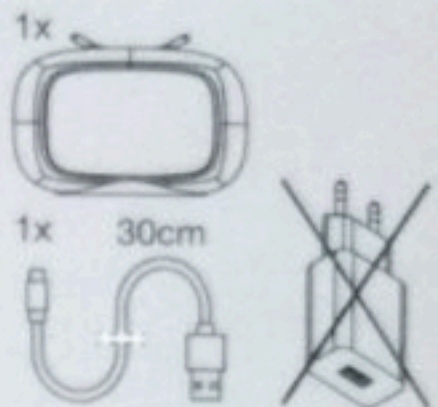

NIGHTLUX TV TOUCH USB RGBW

W	2.5 W
lm	20 lm
T _{color}	3000 K - RGB
IP	IP20
P _{ca}	>80
t _{life}	25000 h = 25 years (= 2.7 h/day)
V, Hz	5V DC - ≤500 mA
⊙	-
🔋	1 x 3.7 V 18650 (1200 mAh) (Non-replaceable battery)
https://www.ledvance.com	